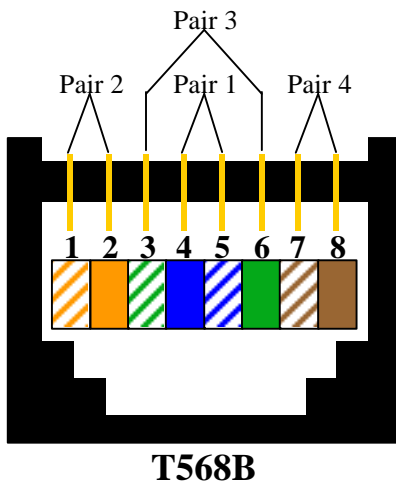

RJ-45 PINOUTS

Straight Through Cable

FLUKES
1 2 3 6 4 5 7 8
1 2 3 6 4 5 7 8

Cross Connect or Cross-Over Cable

FLUKES
1 2 3 6 4 5 7 8
3 6 1 2 4 5 7 8

Roll-Over or Console Cable

FLUKES
1 2 6 3 5 4 7 8
8 7 3 6 4 5 2 1