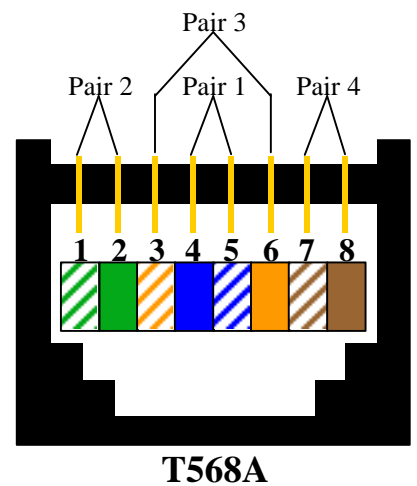

RJ-45 PINOUTS

Straight Through Cable

FLUKES
1 2 3 6 4 5 7 8
1 2 3 6 4 5 7 8

Cross Connect or Cross-Over Cable

FLUKES
1 2 3 6 4 5 7 8
3 6 1 2 4 5 7 8

Roll-Over or Console Cable

FLUKES
1 2 6 3 5 4 7 8
8 7 3 6 4 5 2 1