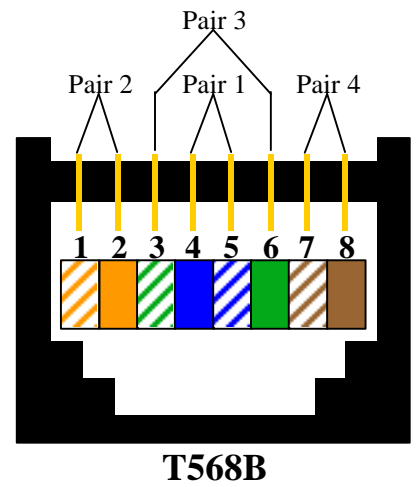

RJ-45 PINOUTS

Straight Through Cable

FLUKES
1 2 3 6 4 5 7 8
1 2 3 6 4 5 7 8

Cross Connect or Cross-Over Cable

FLUKES
1 2 3 6 4 5 7 8
3 6 1 2 4 5 7 8

Roll-Over or Console Cable

FLUKES
1 2 6 3 5 4 7 8
8 7 3 6 4 5 2 1