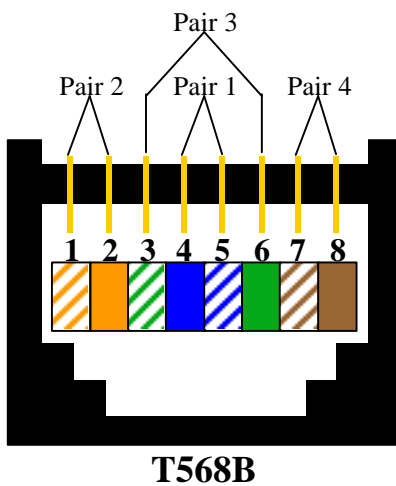

RJ-45 PINOUTS

Straight Through Cable

FLUKES
1 2 3 6 4 5 7 8
1 2 3 6 4 5 7 8

Cross Connect or Cross-Over Cable

FLUKES
1 2 3 6 4 5 7 8
3 6 1 2 4 5 7 8

Roll-Over or Console Cable

FLUKES
1 2 6 3 5 4 7 8
8 7 3 6 4 5 2 1